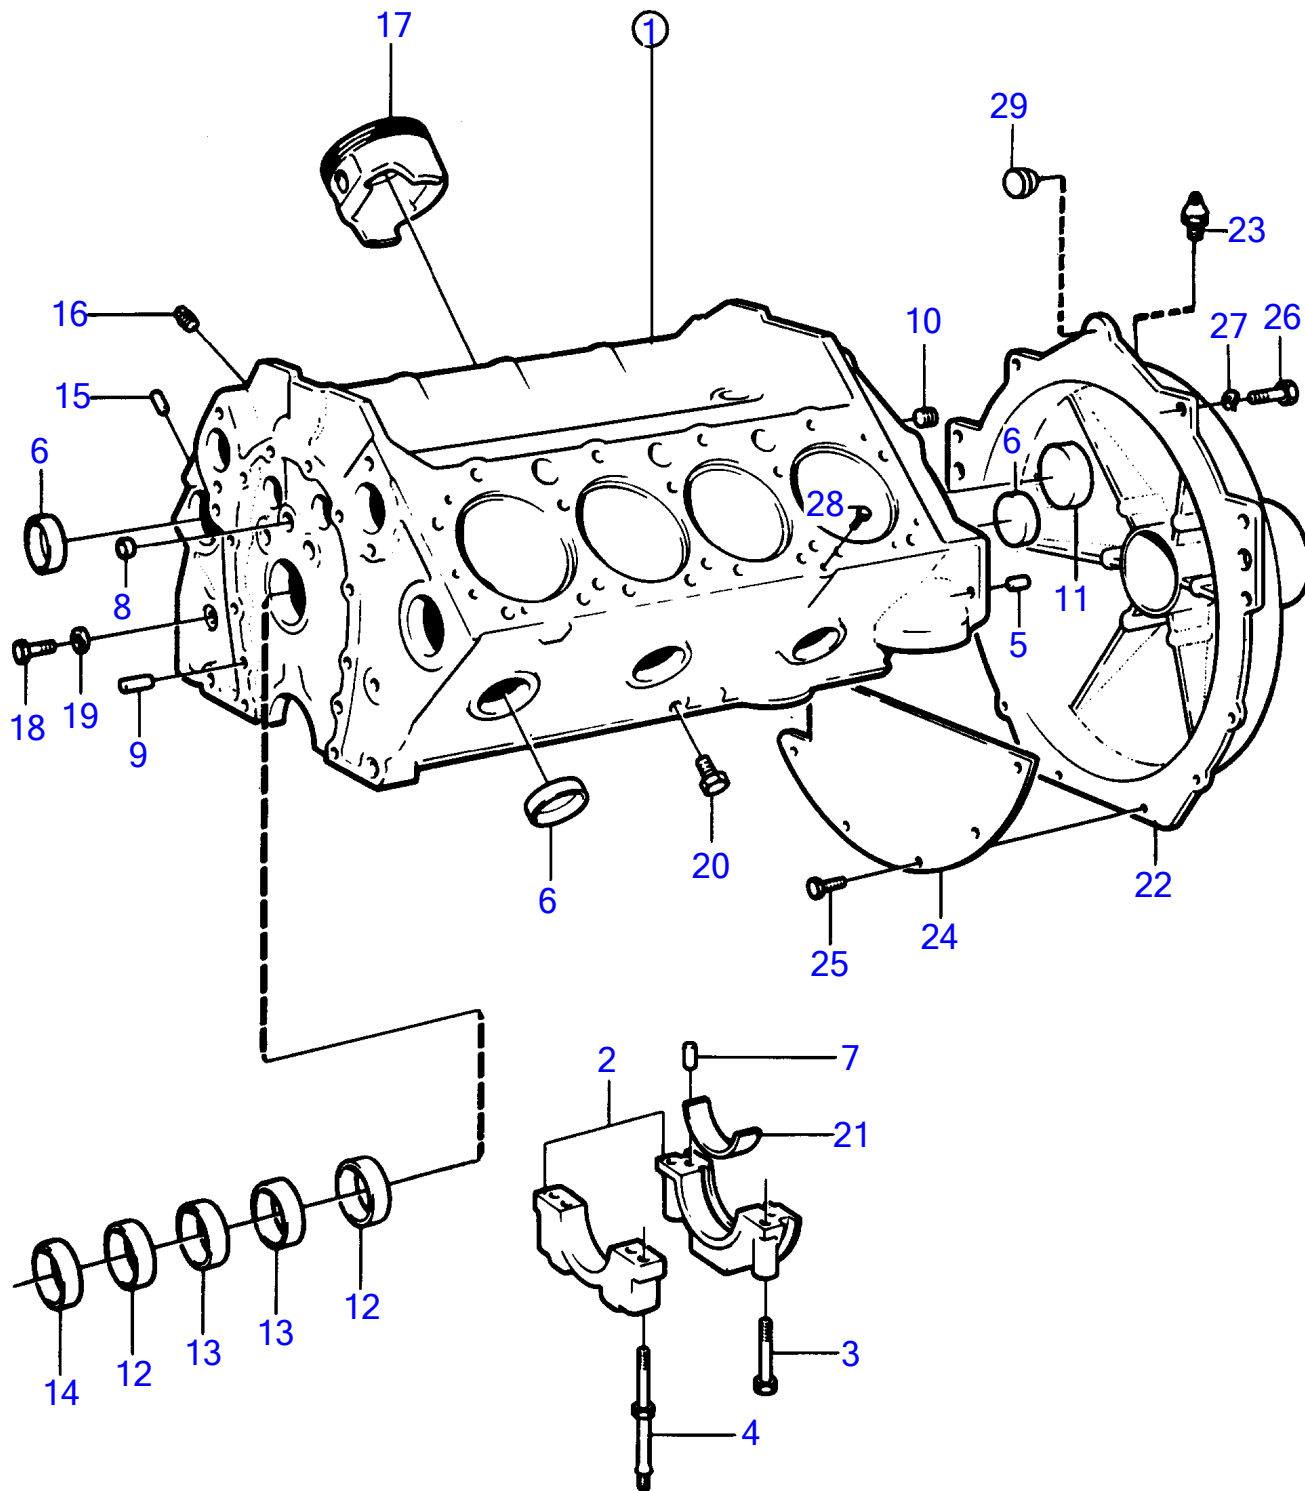

570A

570A

| REF | PART NO. | QTY | DESCRIPTION        | SEE SEC. | NOTES                                   |
|-----|----------|-----|--------------------|----------|---|
| 1   |          | 1   | cylinder block     |          | Included in basic engine, See group 10A |
| 2   |          | 5   | • bearing cap      |          |   |
| 3   | 835037   | 5   | • Screw            |          |   |
| 4   | 835038   | 5   | • Stud             | 12467    |   |
| 5   | (818989) | 2   | • Locating pin     |          | Obsolete part                           |
| 6   | 835039   | 8   | • Expansion plug   |          |   |
| 7   | 855828   | 2   | • Locating pin     |          |   |
| 8   | 856230   | 4   | • Plug             |          |   |
| 9   | 835040   | 2   | • Locating pin     |          |   |
| 10  | 952075   | 5   | • Plug             |          |   |
| 11  | 835496   | 1   | • Expansion plug   |          |   |
| 12  | 841423   | 2   | • Bushing          | 12458    |   |
| 13  | 841424   | 2   | • Bushing          | 12458    |   |
| 14  | 841422   | 1   | • Bearing          | 12458    |   |
| 15  | 835497   | 4   | • Locating pin     |          |   |
| 16  | 191026   | 1   | • Plug             |          | (952069)                                |
| 17  |          | 8   | • piston           | 12451    |   |
| 18  | 940133   | 1   | • Hexagon screw    |          |   |
| 19  | 18651    | 1   | • Gasket           |          |   |
| 20  | 192134   | 2   | • Plug             |          |   |
| 21  |          | X   | • main bearing kit | 12451    |   |
| 22  | 841967   | 1   | Flywheel housing   |          | SN-4100133659                           |
|     | 872113   | 1   | Flywheel housing   |          | SN 4100133660-                          |
| 23  | 914167   | 1   | Lubricating nipple |          | SN-4100133659                           |
| 24  | 826448   | 1   | Cover plate        |          | SN-4100133659                           |
|     | 854939   | 1   | Cover plate        |          | SN 4100133660-                          |
| 25  | 947224   | 5   | Hexagon screw      |          |   |
| 26  | 941939   | 6   | Screw              |          | SN-4100133659                           |
|     | 955536   | 6   | Hexagon screw      |          | SN 4100133660-                          |
| 27  | 942336   | 6   | Spring washer      |          |   |
| 28  | 943835   | 1   | Plug               |          |   |
| 29  | 944738   | 1   | Plug               |          | SN-4100133659                           |